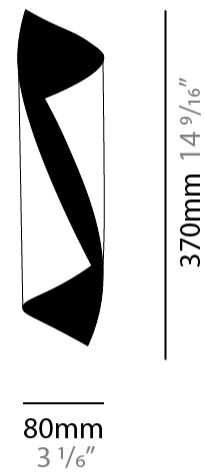

PROJECT	_____
TYPE	_____
SPECIFIER	_____
QUANTITY	_____
DATE	_____

HUE SURFACE

D133062-

base number   Finish
Options

1. To build a product code in our configurator select the specify button on the base model # product page
2. To build a manual product code on this datasheet choose from the options listed below in blue font and add the suffix to the base model #

GENERAL

Series: HUE
Partner: Knikerboker
Division: Design
Installation: Surface
Product Type: Wall Surface
Mounting Location: Wall
Light Distribution: Direct / Indirect

PHYSICAL

Shape: Cylinder
Diameter (mm): 80
Diameter (in): 3 1/8
Height (mm): 370
Height (in): 14 9/16
Fixture Finish: EWH / EBK / MAN / COF / PRD / SLF / GLF / CLF / BRL / EWS / EWG / EWC / EWR / EBS / EBG / EBC / EBC / EBB / MAS / MAD / MAC / MAB / COS / CGO / CCL / CBL / PRS / PRG / PRC / PRB
Fixture Material: Metal

ELECTRICAL

Number of Lamps: 2
Lamp Type: LED Retrofit
Bulb Included: Bulb Not Included
Max. Wattage Per Lamp (W): 2.5
Lamp Base: G9
Input Voltage (V): 120

LED

OPTICAL

RATINGS AND CERTIFICATIONS

Certified By: Certified for North American Standards
IP rating: IP20